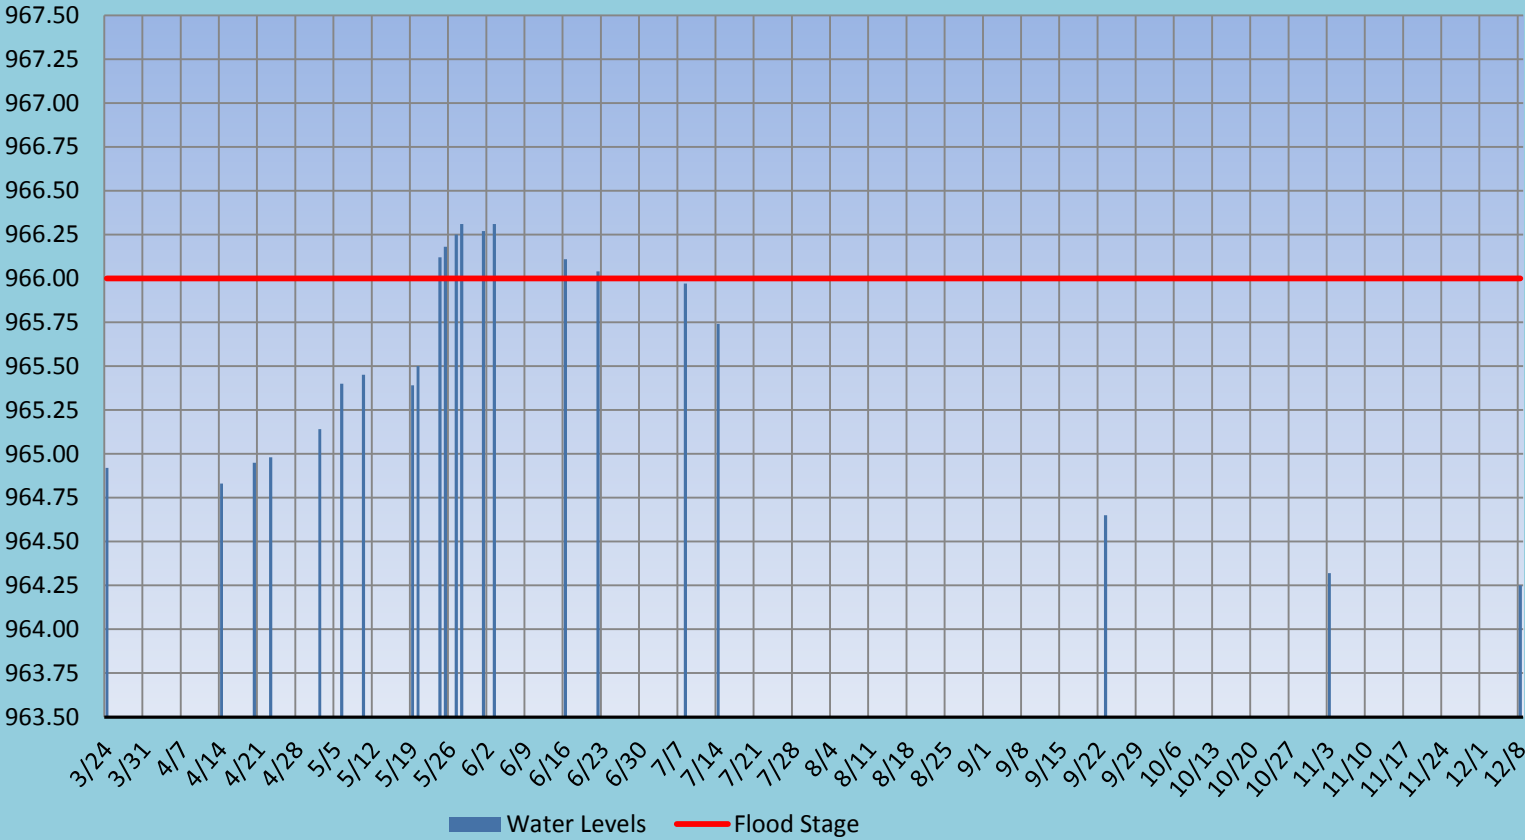

2012 Lake Pulaski Water Levels

Date of Readings	Water Levels	Flood Stage
3/24/2012	964.92	966
4/14/2012	964.83	966
4/20/2012	964.95	966
4/23/2012	964.98	966
5/2/2012	965.14	966
5/6/2012	965.4	966
5/10/2012	965.45	966

5/19/2012	965.39	966
5/20/2012	965.5	966
5/24/2012	966.12	966
5/25/2012	966.18	966
5/27/2012	966.25	966
5/28/2012	966.31	966
6/1/2012	966.27	966
6/3/2012	966.31	966
6/16/2012	966.11	966
6/22/2012	966.04	966
7/8/2012	965.97	966
7/14/2012	965.74	966
9/23/2012	964.65	966
11/3/2012	964.32	966
12/8/2012	964.25	966